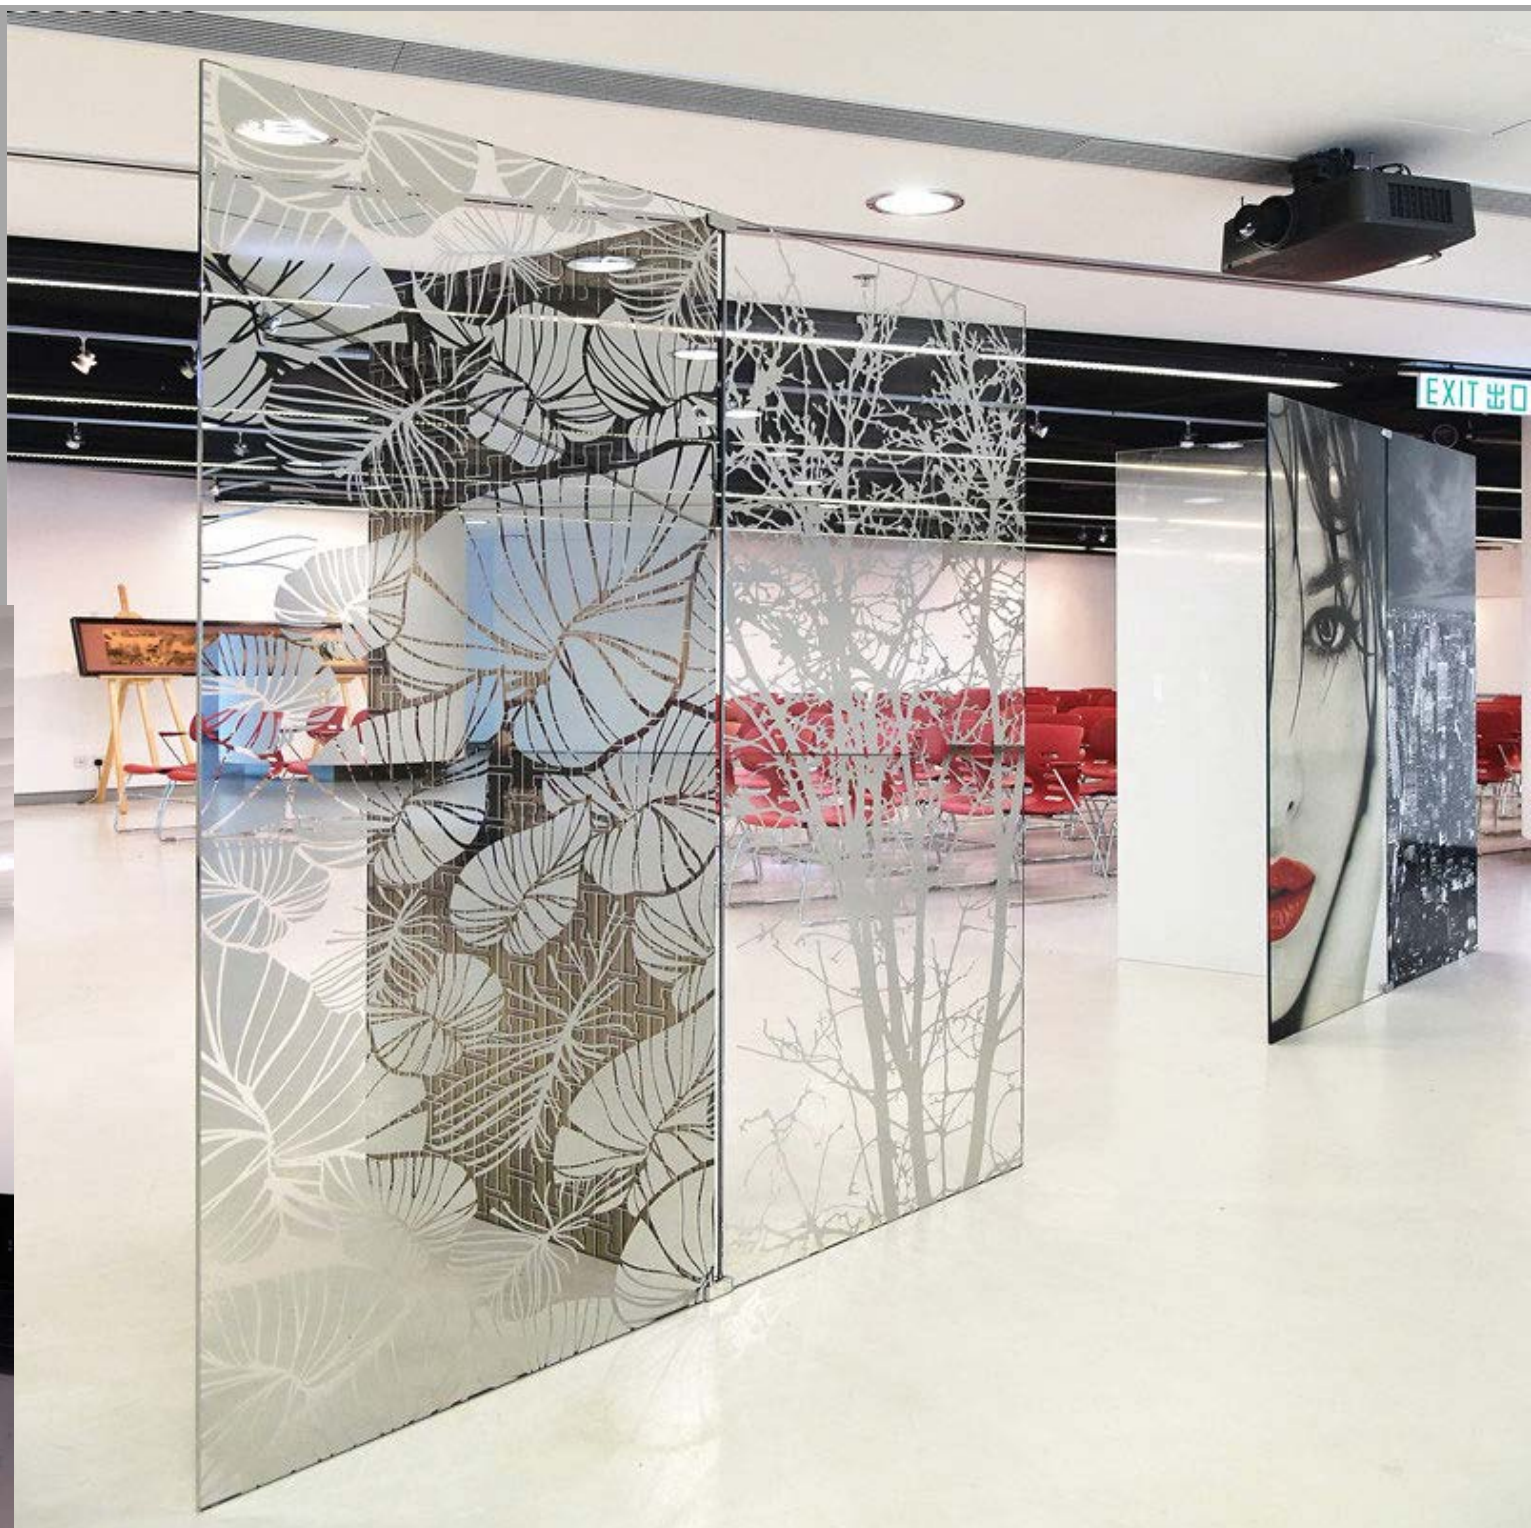

# PAINTING

Custom Curtain Printing  
Digital Curtain Printing  
Kitchen Curtain Printing

Leaf Window Screen Sheer Panels Balcony Full Shade Printing Curtain

CUSTOM  
CURTAIN PRINTING

CUSTOM  
WINDOW SHADE  
PRINTING

# DIGITAL PRINTING GLASS

Large Flat Art Digital Printing  
Decorative Toughened Laminated  
Sheet Glass for Office Partition

GLASS PRINTING

3D PRINTING

WOOD PRINTING

BACKLIGHT PRINTING

## Ceramic Printed Kitchen Backsplashes

A 3D architectural rendering of a modern interior space. The scene features a wooden staircase with a black metal railing on the left. A kitchen island with a dark countertop and wooden stools is in the center. The background shows a living area with a large window, a sofa, and a coffee table. The floor is made of light-colored wood. The text "3D MODELING & VISUALIZATION for your better understanding before installation Ceramic Printed Kitchen Backsplashes" is overlaid on the image.